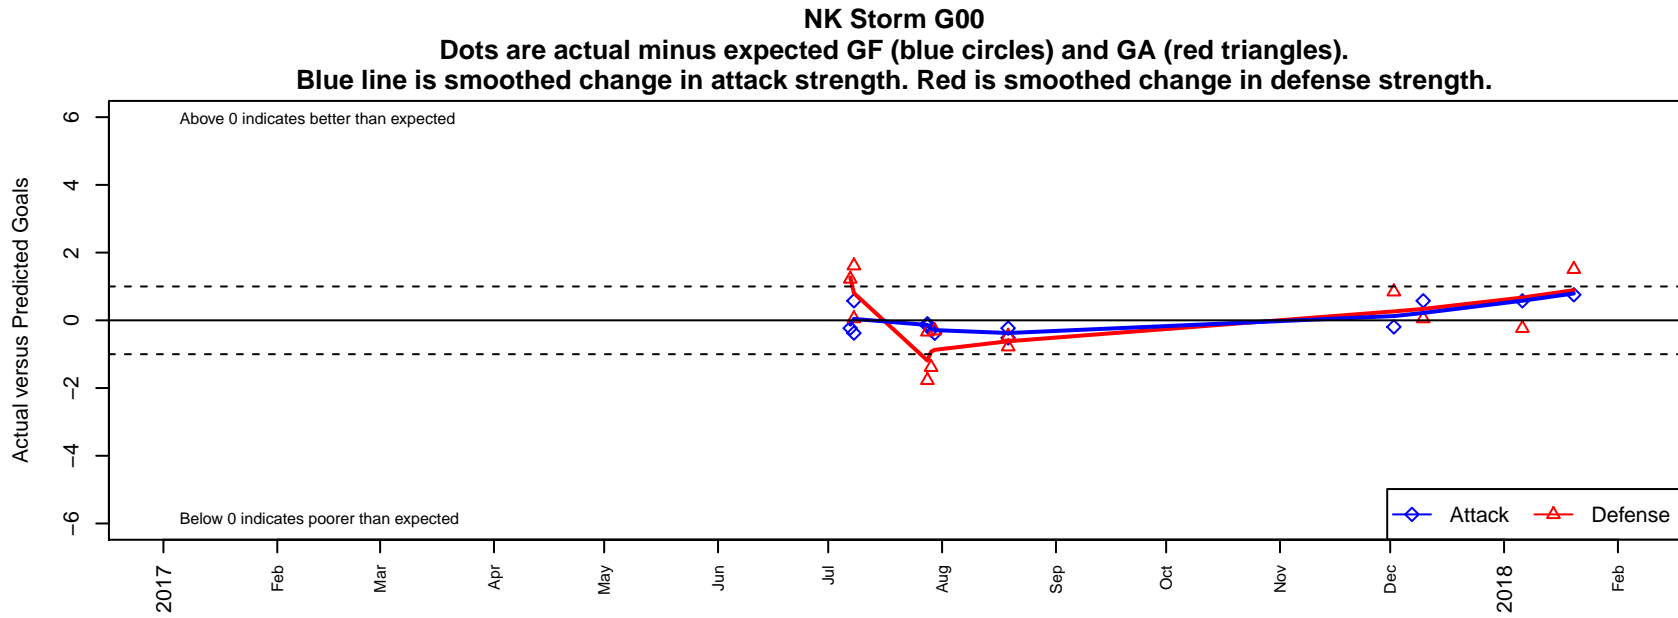

NK Storm G00

North Kitsap SC
Poulsbo, WA
G00 total strength=1333
attack=5.14 defense=7.81
fall league = NPSL Div 1 (00) U18

alt names used:
NK Storm 00
North Kitsap Storm 00

Venues played:
2017 Seattle Cup GU17-19 Silver
2017 Crossfire Select U18 Gold
2017 Xtreme Cup GU18-19
2017 NPSL Division 1 (00) U18

**attack and defense variance (black dot)
relative to other teams
and top 10 in region**

**attack and defense rating
relative to others at age
and all opponents in last 13 months**

Performance relative to 13 month average