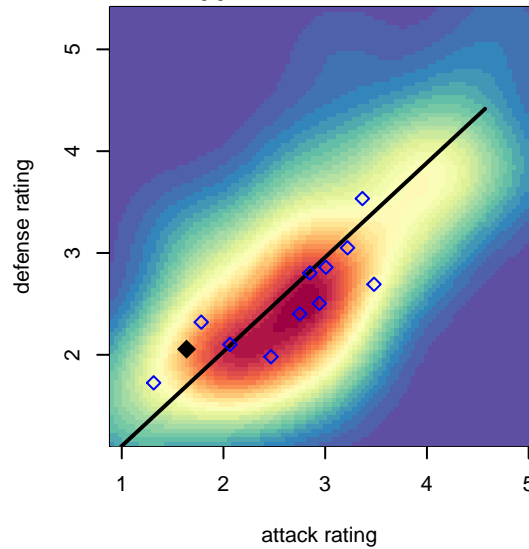

NK Storm G00

North Kitsap SC
Poulsbo, WA
G00 total strength=1333
attack=5.14 defense=7.81
fall league = NPSL Div 1 (00) U18

alt names used:
NK Storm 00
North Kitsap Storm 00

Venues played:
2017 Seattle Cup GU17-19 Silver
2017 Crossfire Select U18 Gold
2017 Xtreme Cup GU18-19
2017 NPSL Division 1 (00) U18

**attack and defense variance (black dot)
relative to other teams
and top 10 in region**

**attack and defense rating
relative to others at age
and all opponents in last 13 months**

Performance relative to 13 month average