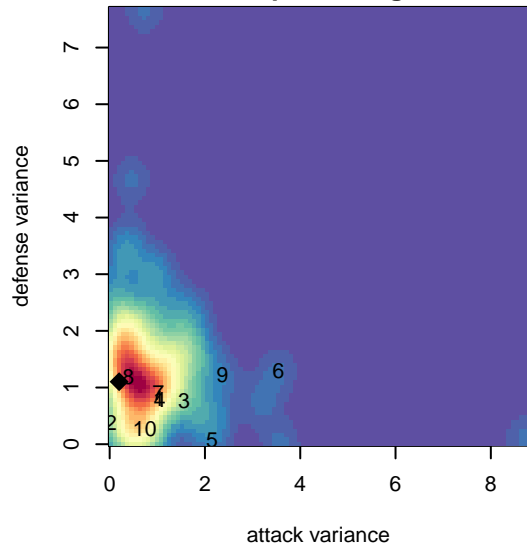

NK Storm G00

North Kitsap SC
Poulsbo, WA
G00 total strength=1333
attack=5.14 defense=7.81
fall league = NPSL Div 1 (00) U18

alt names used:
NK Storm 00
North Kitsap Storm 00

Venues played:
2017 Seattle Cup GU17-19 Silver
2017 Crossfire Select U18 Gold
2017 Xtreme Cup GU18-19
2017 NPSL Division 1 (00) U18

**attack and defense variance (black dot)
relative to other teams
and top 10 in region**

**attack and defense rating
relative to others at age
and all opponents in last 13 months**

Performance relative to 13 month average