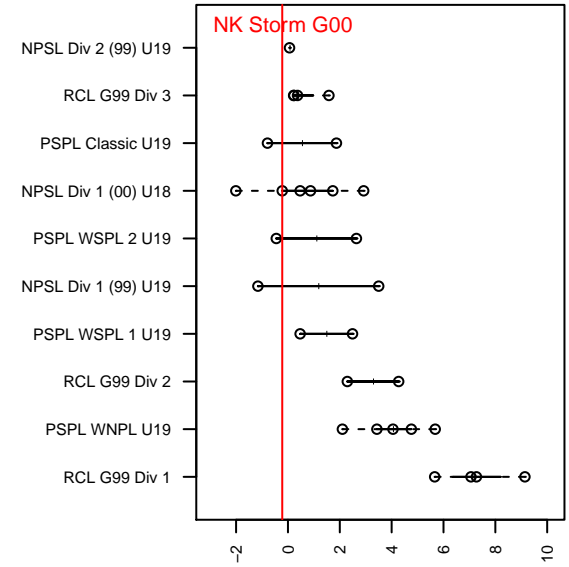

NK Storm G00

North Kitsap SC
Poulsbo, WA
G00 total strength=1333
attack=5.14 defense=7.81
fall league = NPSL Div 1 (00) U18

alt names used:
NK Storm 00
North Kitsap Storm 00

Venues played:
2017 Seattle Cup GU17-19 Silver
2017 Crossfire Select U18 Gold
2017 Xtreme Cup GU18-19
2017 NPSL Division 1 (00) U18

**attack and defense variance (black dot)
relative to other teams
and top 10 in region**

**attack and defense rating
relative to others at age
and all opponents in last 13 months**

Performance relative to 13 month average