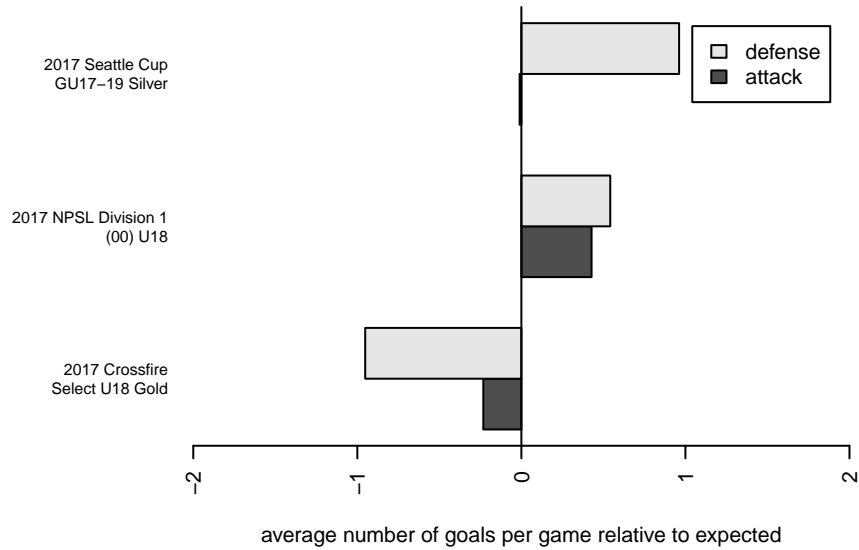

NK Storm G00

North Kitsap SC
Poulsbo, WA
G00 total strength=1333
attack=5.14 defense=7.81
fall league = NPSL Div 1 (00) U18

alt names used:
NK Storm 00
North Kitsap Storm 00

Venues played:
2017 Seattle Cup GU17-19 Silver
2017 Crossfire Select U18 Gold
2017 Xtreme Cup GU18-19
2017 NPSL Division 1 (00) U18

**attack and defense variance (black dot)
relative to other teams
and top 10 in region**

**attack and defense rating
relative to others at age
and all opponents in last 13 months**

Performance relative to 13 month average